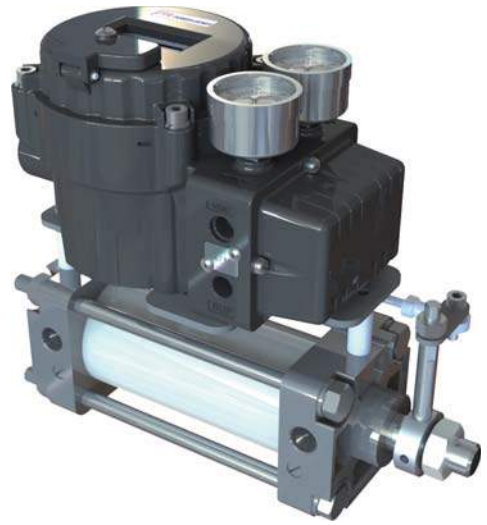

Cylinder Applications

Consult with Power-Genex for the customized and optimized cylinder application

< With SS2 Positioner >

< With SS3 Positioner >

< With EPR Positioner >

< With PPCL Positioner >

< for 1000mm stroke >