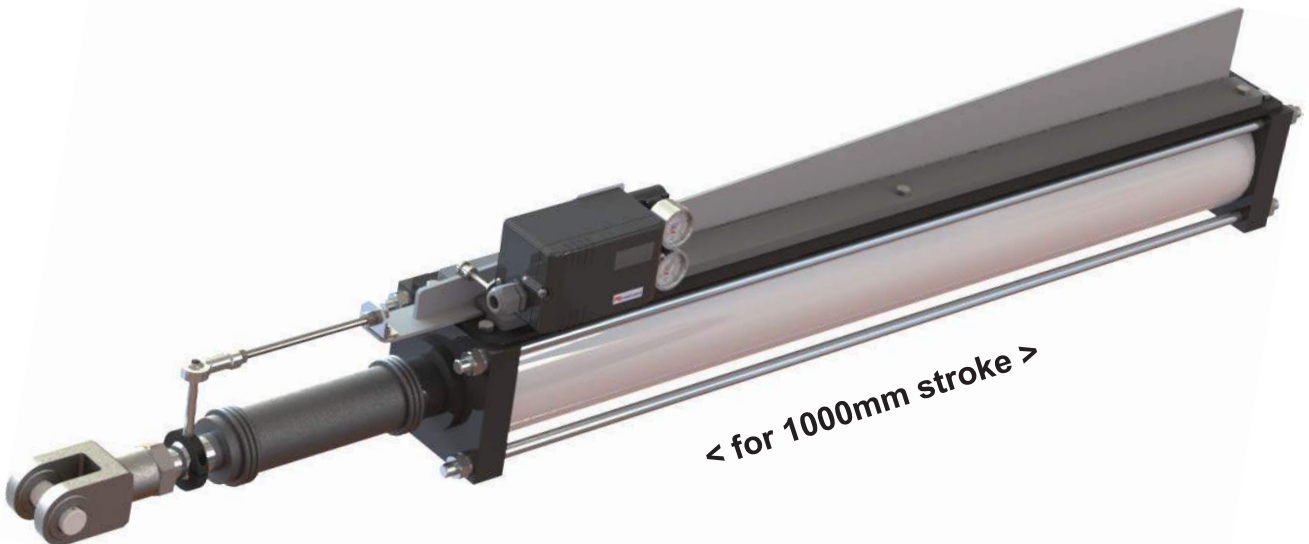

Cylinder Applications

Consult with Power-Genex for the customized and optimized cylinder application

< With SS2 Positioner >

< With SS3 Positioner >

< With EPR Positioner >

< With PPCL Positioner >

< for 1000mm stroke >