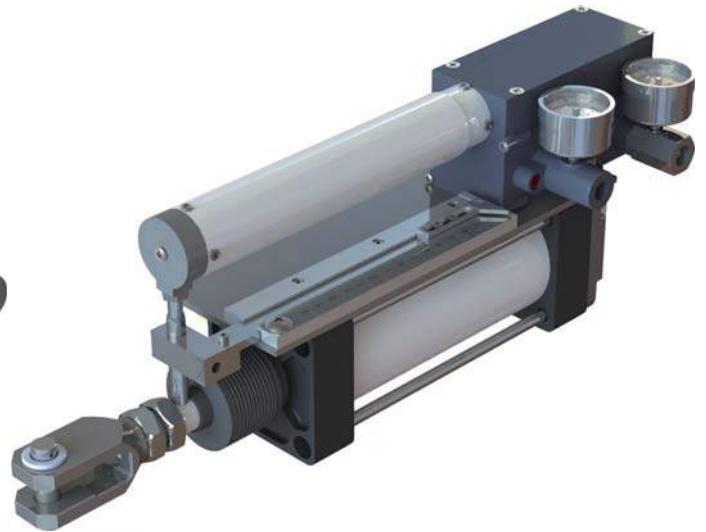

Cylinder Applications

Consult with Power-Genex for the customized and optimized cylinder application

< With SS2 Positioner >

< With SS3 Positioner >

< With EPR Positioner >

< With PPCL Positioner >

< for 1000mm stroke >