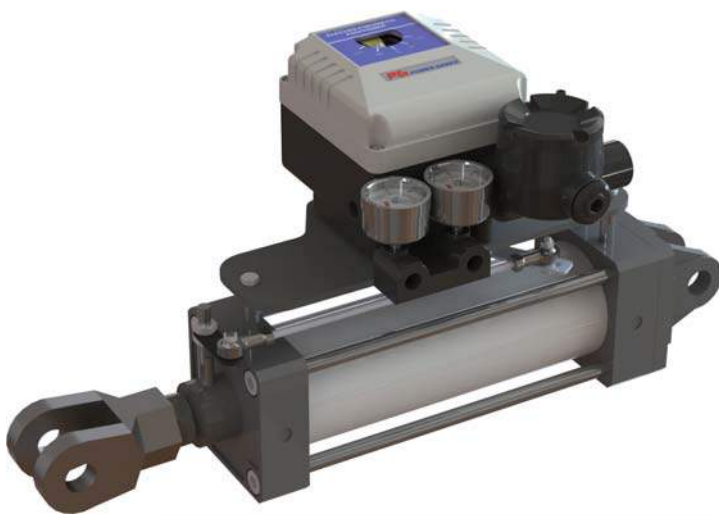

Cylinder Applications

Consult with Power-Genex for the customized and optimized cylinder application

< With SS2 Positioner >

< With SS3 Positioner >

< With EPR Positioner >

< With PPCL Positioner >

< for 1000mm stroke >